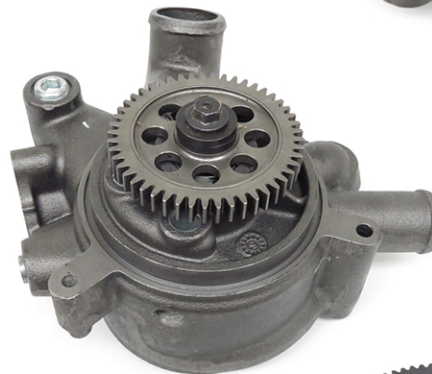

Trusted by professionals around the world

EXTENSIVE COVERAGE FOR ALL DETROIT DIESEL SERIES 60 APPLICATIONS

- New, not remanufactured
- High Quality components
- ISO9001:2015 certified factory
- Mounting accessories included with each pump
- 100% leak tested prior to shipment

Series 60 EGR Back plate kit
Part No: KT29BP
OEM: 23538693

Series 60 12.0L EGR
Part No: US2129
OEM: 23532542

Series 60 Oil Pump
Part No: USOP5886
OEM: 23505886

Series 60 14.0L EGR
Part No: US2130
OEM: 23532543

Series 60 EGR Oil Pump
Part No: USOP7448
OEM: 23527448

Series 60 14.0L EGR, Small gear
Part No: US2636
OEM: 23538636

Series 60 12.7L EGR, Small gear
Part No: US311
OEM: 23538637

SERIES 60 -LATE
Part No: US60P
OEM: 23526039