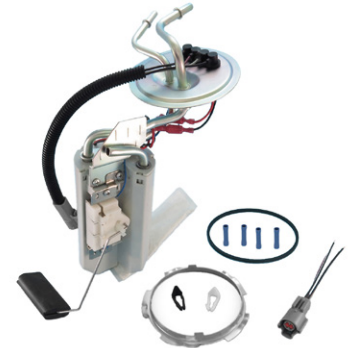

USEP12305M

90-97 Ford F150, F250, F350
4.9L, 5.0L, 5.8L, 7.5L
OEM # F6TZ9A407CC