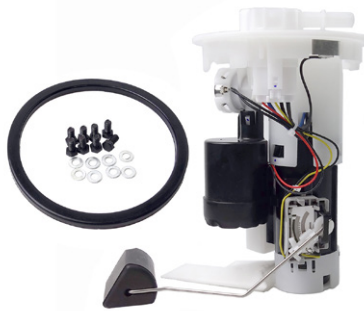

USEP9157M

97-03 Toyota Avalon, Camry, Solara
2.2L, 3.0L
OEM # 232210A030