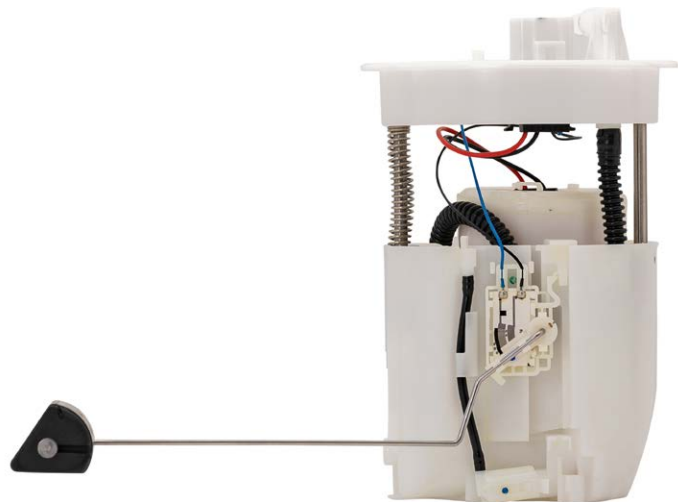

Date of Release: March 15, 2024

Availability: In Stock

**USEP9023M
 Fuel Pump Module Assembly**

**USEP9209M
 Fuel Pump Module Assembly**

Year	Make	Model	Liters	Part Number	Part Type	OE Part Number
2011-2012	TOYOTA	SIENNA	2.7	USEP9023M	FUEL PUMP MODULE ASSEMBLY	77020-08050
2011-2016	TOYOTA	SIENNA	3.5	USEP9023M	FUEL PUMP MODULE ASSEMBLY	77020-08050
2013-2016	MAZDA	CX-5	2.0	USEP9209M	FUEL PUMP MODULE ASSEMBLY	PE01-13-35X
2014-2015	MAZDA	CX-5	2.5	USEP9209M	FUEL PUMP MODULE ASSEMBLY	PE01-13-35X